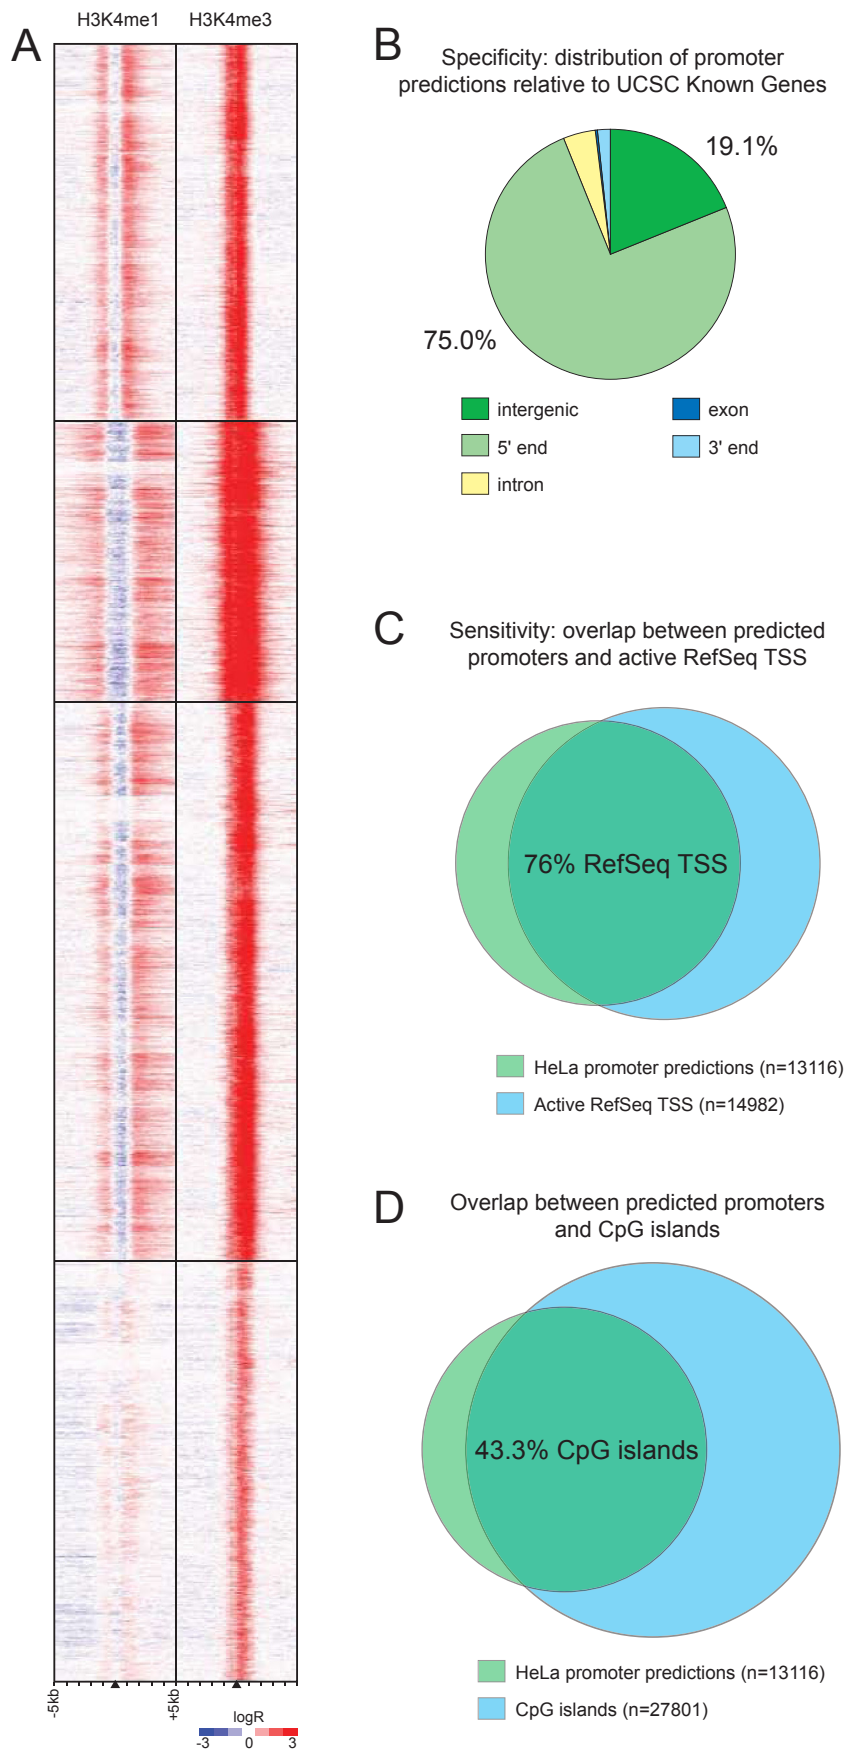

ChIP-chip was performed on the acetylated histones H3K9Ac, H3K18Ac, and H3K27Ac, and the enrichment was compared to the (A) promoter and (B) p300 clusters from Heintzman et al in HeLa cells¹³. Each horizontal line details the ChIP-chip enrichment of various chromatin modifications and transcription factors in 10 kb windows. For consistency in comparison, we clustered the data in the same order as Heintzman et al.¹³, which used k-means clustering. All three active promoter clusters P2, P3, and P4 are highly enriched in all three acetylated histones, whereas the enhancer clusters are mostly enriched in H3K18Ac and H3K27Ac, but have only weak H3K9Ac enrichment. Average profiles of log enrichment ratios for promoters or p300 binding sites in each cluster are shown at the bottom of each panel.